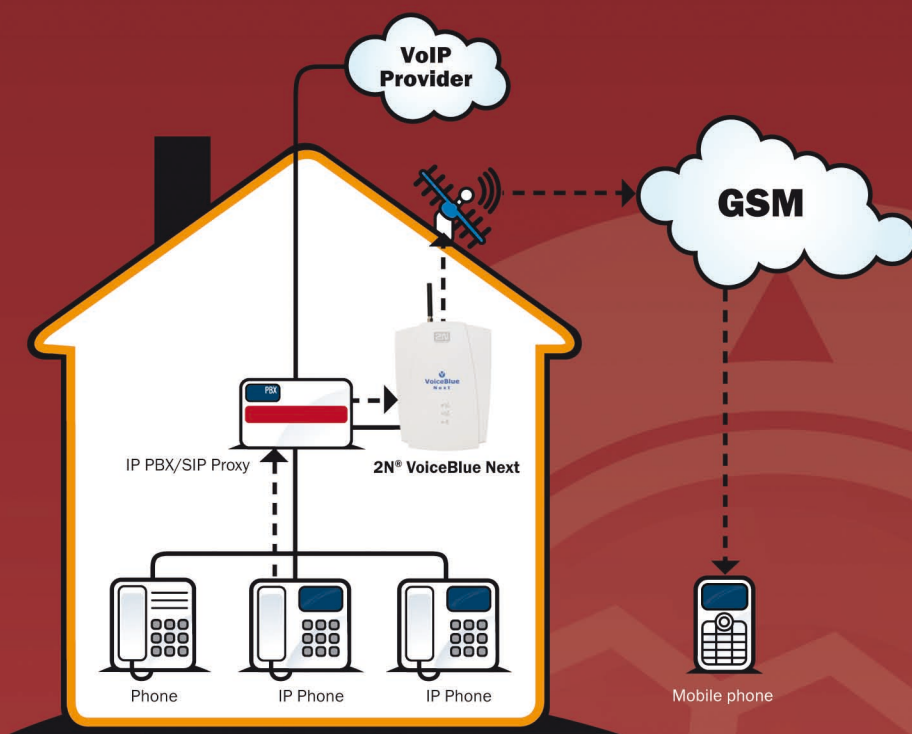

How does 2N® VoiceBlue Next work?

2N® VoiceBlue Next is also compatible with Cisco Call Manager, Alcatel Omni PCx, Siemens Hi Path, Asterisk, OnDo IP PBX, Televantage equipment, Epygi IP PBX, Shoretel, SWYX and others.

Technical parameters

VoIP

Voice signalling	SIP
DTMF sending	RFC2833
No. of voice channels	2
Codecs	G.711 PCM at 64 kbps G.729 Annex A CS-ACELP at 8 kbps**
PCM Companding	A-law/u-law (selectable)

Wireless

Number of channels	2
Network bands	GSM 850/900/1800/1900 MHz
GSM Engines	Siemens MC55i
USIM/SIM card	Small plug-in, 3V
Antenna	One external antenna (integrated antenna splitter) SMA connector

Communication

Protocols	TCP, UDP, IP, RTP, TELNET, HTTP
Connector type	LAN 100Base-T, RJ45
Administration method	AT commands Web interface

Power source

Power supply type	External power adapter 90-230V, 50-60Hz to 12V DC 2A Power over ethernet (PoE)
Power consumption	Max. 20W (jako easyroute)
Operation temperature	0-40 °C
Operation humidity	10-95% (non condensing)
Dimensions	170 x 130 x 45 mm ** Licensed

2N TELEKOMUNIKACE a. s.
Modřanská 621, 143 01 Prague 4
Tel.: +420 261 301 500, Fax: +420 261 301 599
E-mail: sales@2n.cz
Web: www.2n.cz